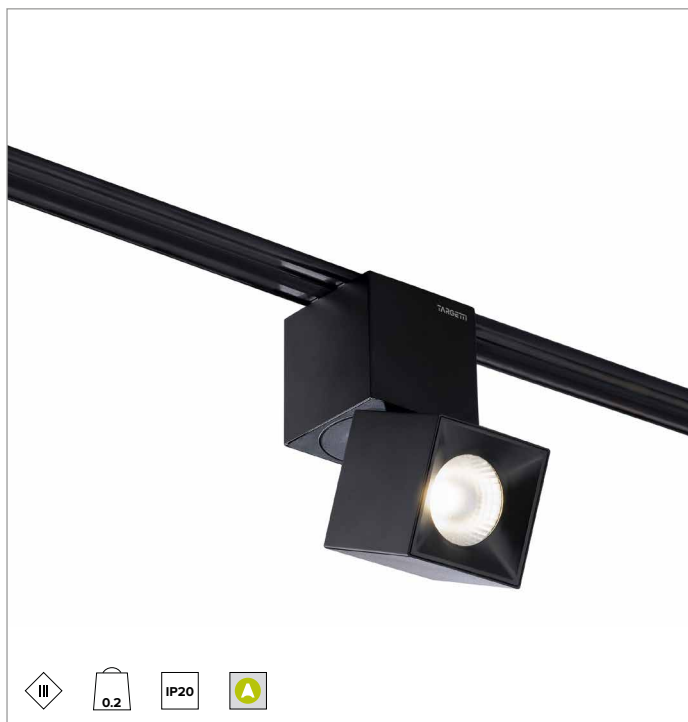

### Adjustable magnetic LED light module, powered at low voltage

	3000K	H(m)	D(m)	Emax(lx)
Ra90			37°	
Fixture Power	7W	1	0.66	1860
Source Flux	981lm	2	1.32	465
Fixture Flux	808lm	3	1.98	207
Efficacy	114lm/W	4	2.64	116
TS1127	Imax=1896cd/klm	Imax	1860cd	5
			3.31	74

#### ILLUMINOTECHNICAL CHARACTERISTICS

Convex faceted anodised mirror finish aluminium, medium wide flood precision optic, a holographic diffuser filter and a black polycarbonate frame. The light is suitable for installation in work environments UGR<19 (EN12464-1).

#### MECHANICAL CHARACTERISTICS

Black painted die-cast aluminium body. Adjustable fixture, 50x50mm. Tiltability of the optical unit from 0° to +90° on the vertical plane and of 358° on the horizontal plane.

**Colour and finish:** Deep black

**Dimensions:** 50x50mm

**Weight:** 0.2Kg

**Version:** ADJUSTABLE CASAMBI

**Degree of protection:** IP20