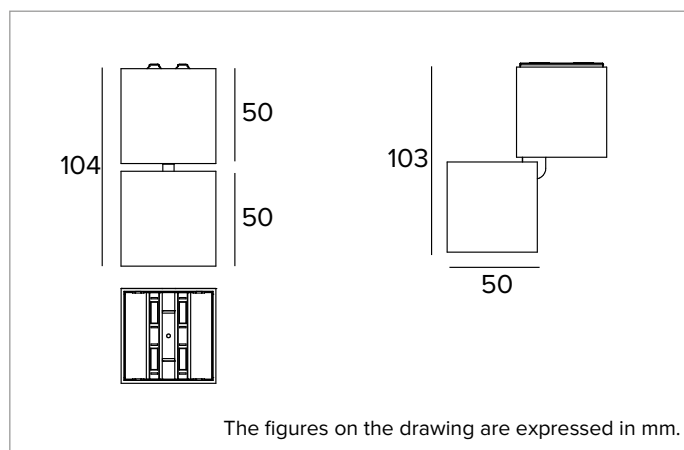

SOURCE

High efficiency Chip on Board LED Ra90.

Energy efficiency class: D

Nominal power: 6,5W

Nominal flux: 981lm

Colour rendering index: 90

Rf: 92

Rg: 101

CCT nominal: 3000K

SDCM: 2

Lifetime (L80/B10): >50000h tq +25°C

ILLUMINOTECHNICAL CHARACTERISTICS

Convex faceted anodised mirror finish aluminium, medium wide flood precision optic, a holographic diffuser filter and a black polycarbonate frame. The light is suitable for installation in work environments UGR<19 (EN12464-1).

Optic: REFLECTOR

Beam angles: MWFL

Optical efficiency: 82%

Fixture flux: 808lm

Luminous efficacy: 114lm/W

Photobiological safety: Compliant with RG1 low risk group

MECHANICAL CHARACTERISTICS

Black painted die-cast aluminium body. Adjustable fixture, 50x50mm. Tiltability of the optical unit from 0° to +90° on the vertical plane and of 358° on the horizontal plane.

Colour and finish: Deep black

Dimensions: 50x50mm

Weight: 0.2Kg

Version: ADJUSTABLE CASAMBI

Degree of protection: IP20

ELECTRICAL CHARACTERISTICS

Fixture Power: 7W

Power supply: 48Vdc

Insulation Class: CLASS 3

Class F: YES

Ambient temperature: 0°C / +25°C

INSTALLATION

Extremely rapid, versatile and simple mechanical and electrical coupling system using magnets which support the fixture on the Power Track and feed power inside the fixture on all versions.

NOTES

Integrated Casambi control system (Casambi Ready). DALI control system available using a special accessory. 110-277Vac version available on request. Commissioning of the control system via free APP; the intervention of a specialist technician can be quoted on request.

WARRANTY

5 years.

WARNING

Luminaire designed for disposal/recycling at end-of-life. Replaceable (LED only) light source by a professional. Replaceable control gear by a professional.

Due to the technological evolution of the electronic components, the data provided may be updated, and as such, confirmation must be requested during the order process.

Luminous flux and power supply have +/-10% tolerances with respect to the indicated value. tq +25°C (CIE 121).

We reserve the right to make technical changes.

Targetti Sankey S.r.l.
Via Pratese, 164
50145 Firenze - Italy
Tel: +39 055 37911
targetti.com
targetti@targetti.com

CCIAA Firenze
Share Capital:
€ 500.000,00
VAT N. (IT):
01537660480
R.E.A: FI-275656

TARGETTI